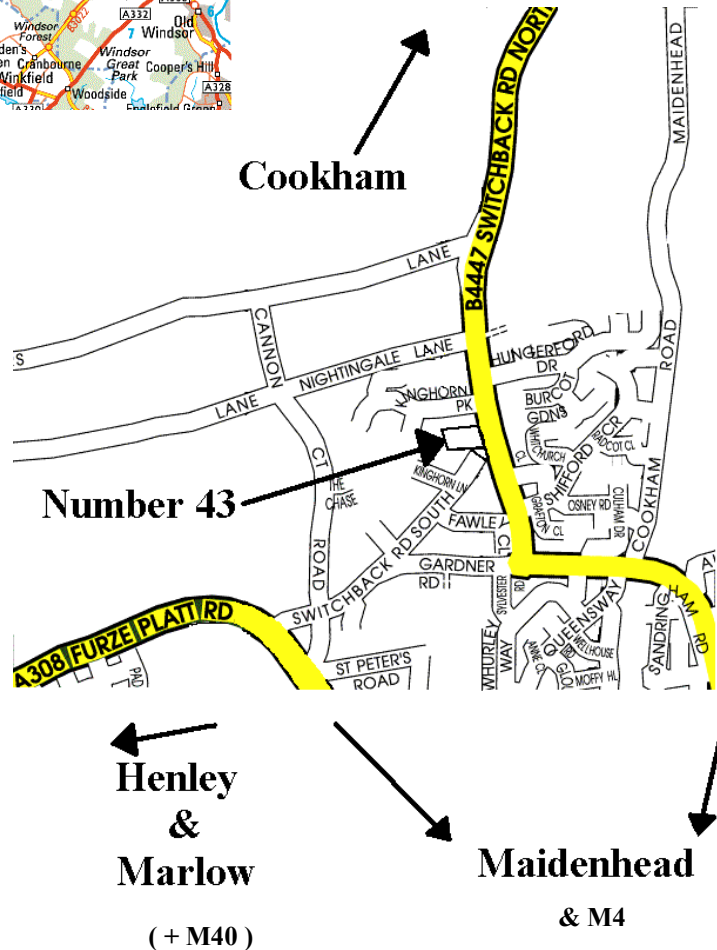

General directions from the M4

Leave at junction 8/9.

Head for A308 (Maidenhead). Follow A308 to Maidenhead and around the one way system to the junction with the A4 (major r/b). Go straight over r/b staying on A308. At the second set of traffic lights (after about 1 mile) turn right into Switchback Road South. Proceed to 1st mini-r/b and turn left into Switchback Road North (B4447). 250 yds on LHS (behind bus stop and letter box) turn into No. 43 (dark green gates and 2 m high red brick wall).

General directions from the M4

Leave at junction 8/9.

Head for A308 (Maidenhead). Follow A308 to Maidenhead and around the one way system to the junction with the A4 (major r/b). Go straight over r/b staying on A308. At the second set of traffic lights (after about 1 mile) turn right into Switchback Road South. Proceed to 1st mini-r/b and turn left into Switchback Road North (B4447). 250 yds on LHS (behind bus stop and letter box) turn into No. 43 (dark green gates and 2 m high red brick wall).