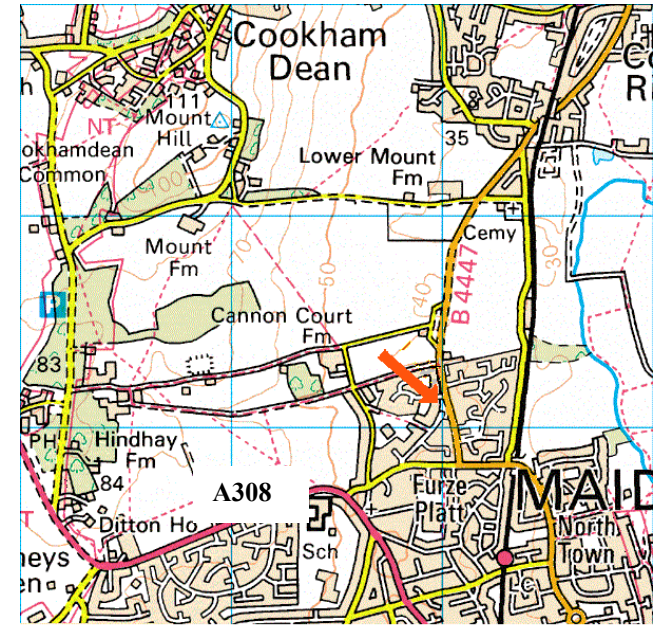

General directions from the M4

Leave at junction 8/9.

Head for A308 (Maidenhead). Follow A308 to Maidenhead and around the one way system to the junction with the A4 (major r/b). Go straight over r/b staying on A308. At the second set of traffic lights (after about 1 mile) turn right into Switchback Road South. Proceed to 1st mini-r/b and turn left into Switchback Road North (B4447). 250 yds on LHS (behind bus stop and letter box) turn into No. 43 (dark green gates and 2 m high red brick wall).

General directions from the M4

Leave at junction 8/9.

Head for A308 (Maidenhead). Follow A308 to Maidenhead and around the one way system to the junction with the A4 (major r/b). Go straight over r/b staying on A308. At the second set of traffic lights (after about 1 mile) turn right into Switchback Road South. Proceed to 1st mini-r/b and turn left into Switchback Road North (B4447). 250 yds on LHS (behind bus stop and letter box) turn into No. 43 (dark green gates and 2 m high red brick wall).